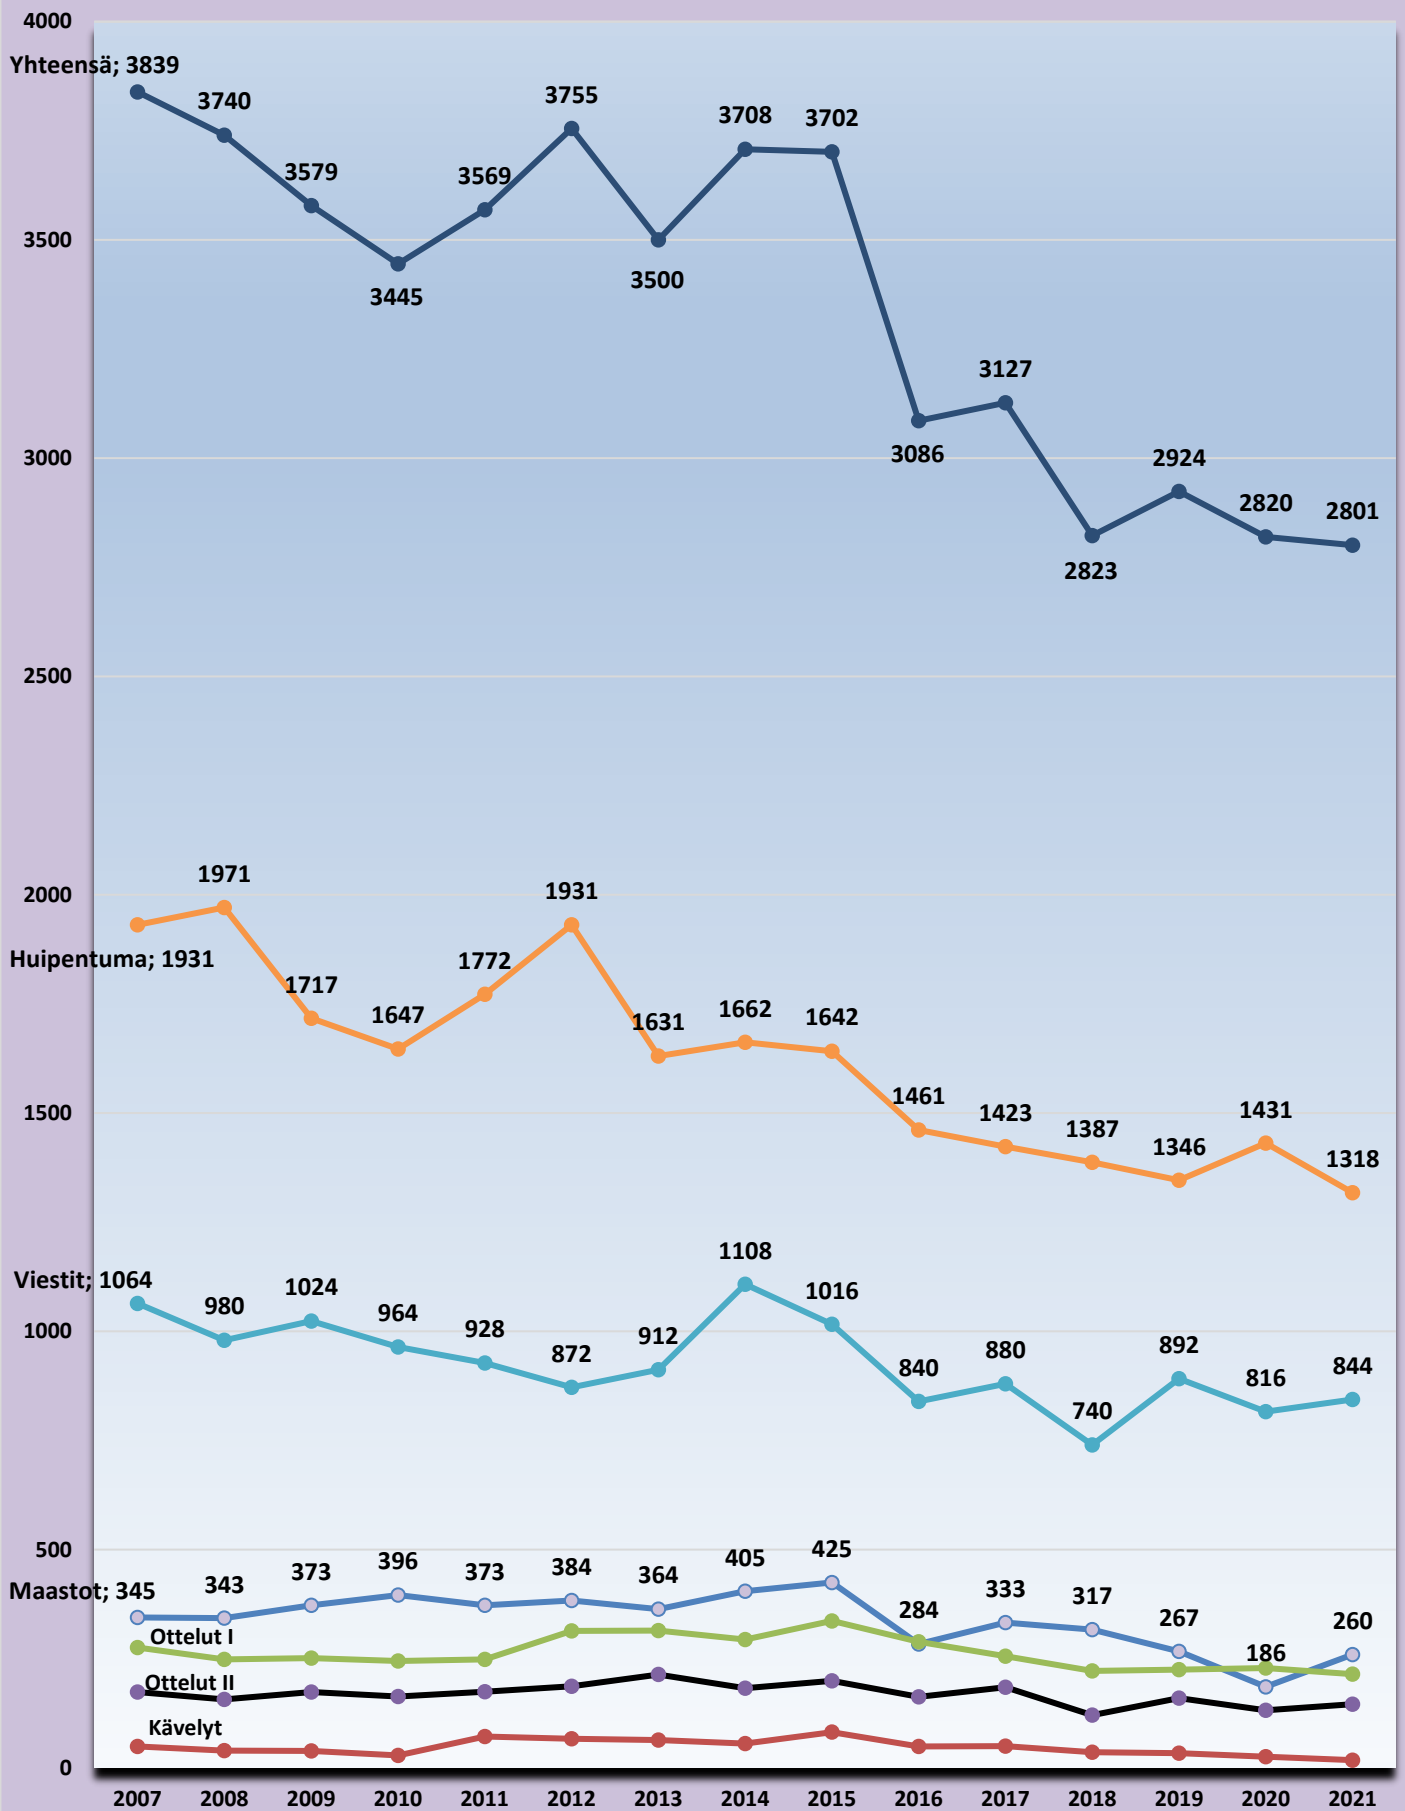

Suoritusmäärät 2007 - 2021

HÄMSYN NUORISOTOIMINTAKILPAILU 2021

| | | Seura | Maastot | | Kävelyt | | Ottelut | | Huipentuma | | Viestit | | Yhteensä | | Pisteet | | Ero | | |
|------|------|----------|---------|--------|---------|--------|---------|--------|------------|--------|---------|--------|----------|--------|---------|--------|--------|--------|--------|
| 2021 | 2020 | | Sija | Osall. | Sija | Osall. | Sija | Osall. | Sija | Osall. | Sija | Osall. | Sija | Osall. | Sija | Osall. | Yht. | 2020 | |
| 1 | 1 | TampPy | 184 | 115 | 7 | 1 | 66,5 | 60 | 65 | 66 | 795,0 | 397 | 138 | 228 | 1255,5 | 867 | 2122,5 | 2273,5 | -151,0 |
| 2 | 2 | LempKiYU | 142 | 45 | 31 | 5 | 29 | 24 | 14 | 11 | 288,0 | 134 | 68 | 128 | 572,0 | 347 | 919,0 | 1095,0 | -176,0 |
| 3 | 3 | HämeenIa | 40 | 10 | | | 44 | 26 | 21 | 14 | 324,0 | 128 | 70 | 104 | 499,0 | 282 | 781,0 | 645,0 | 136,0 |
| 4 | 5 | VehmU | 28 | 15 | | | 32 | 16 | 28 | 10 | 235,0 | 95 | 38 | 56 | 361,0 | 192 | 553,0 | 387,5 | 165,5 |
| 5 | 9 | ViialVa | 17 | 9 | 11 | 3 | 16 | 19 | 7 | 12 | 112,0 | 67 | 20 | 52 | 183,0 | 162 | 345,0 | 282,0 | 63,0 |
| 6 | 6 | IkaalU | 30 | 21 | | | 15 | 15 | 20 | 11 | 89,0 | 37 | 28 | 68 | 182,0 | 152 | 334,0 | 333,0 | 1,0 |
| 7 | 4 | UrjU | 26 | 13 | 38 | 7 | 11 | 4 | 8 | 3 | 89,0 | 50 | 18 | 64 | 190,0 | 141 | 331,0 | 407,5 | -76,5 |
| 8 | 8 | NokU | 54 | 15 | 14 | 2 | 2 | 4 | 8 | 3 | 123,0 | 47 | 17 | 32 | 218,0 | 103 | 321,0 | 308,0 | 13,0 |
| 9 | 7 | ForssSa | 9 | 3 | | | 13 | 5 | 12 | 2 | 183,0 | 46 | 3 | 20 | 220,0 | 76 | 296,0 | 330,0 | -34,0 |
| 10 | 10 | TammRy | | | | | 13 | 4 | 8 | 2 | 147,5 | 43 | 12 | 8 | 180,5 | 57 | 237,5 | 268,0 | -30,5 |
| 11 | 11 | KangU | | 3 | | | 10 | 6 | 7 | 2 | 105,0 | 39 | 7 | 12 | 129,0 | 62 | 191,0 | 252,0 | -61,0 |
| 12 | 12 | ToijVau | 4 | 2 | | | 12 | 16 | | 1 | 52,0 | 22 | 3 | 40 | 71,0 | 81 | 152,0 | 203,0 | -51,0 |
| 13 | 15 | KangKi | 17 | 4 | | | | | | 1 | 82,0 | 22 | 7 | 16 | 106,0 | 43 | 149,0 | 102,0 | 47,0 |
| 14 | 13 | PäikLL | | | | | 6 | 7 | 2 | 2 | 86,0 | 29 | | | 94,0 | 38 | 132,0 | 148,0 | -16,0 |
| 15 | 14 | TampU | 5 | 2 | | | 16,5 | 4 | 10 | 3 | 70,0 | 20 | | | 101,5 | 29 | 130,5 | 122,0 | 8,5 |
| 16 | 19 | VirtU | | | | | | 1 | | 1 | 42,0 | 65 | | | 42,0 | 67 | 109,0 | 40,0 | 69,0 |
| 17 | 16 | ValkHa | | 1 | | | 4 | 3 | 4 | 1 | 71,5 | 20 | | | 79,5 | 25 | 104,5 | 93,5 | 11,0 |
| 18 | 18 | OrivPo | 2 | 2 | | | 4 | 1 | 5 | 1 | 68,0 | 19 | | | 79,0 | 23 | 102,0 | 66,0 | 36,0 |
| 19 | 21 | NokPy | | | | | | | | | 1,0 | 18 | | 16 | 1,0 | 34 | 35,0 | 10,0 | 25,0 |
| 20 | 17 | YlöjU | | | | | | | | | 10,0 | 13 | | | 10,0 | 13 | 23,0 | 78,0 | -55,0 |
| 21 | 26 | VilppVei | | | | | | | | | 7,0 | 3 | | | 7,0 | 3 | 10,0 | 6,0 | 4,0 |
| 22 | 22 | IkurVi | | | | | | | | | 7,0 | 1 | | | 7,0 | 1 | 8,0 | 8,0 | 0,0 |
| 23 | 22 | KyröskPo | | | | | | | | | 3,0 | 1 | | | 3,0 | 1 | 4,0 | 8,0 | -4,0 |
| 24 | 22 | VesilVi | | | | | | | | | | 2 | | | 0,0 | 2 | 2,0 | 8,0 | -6,0 |
| | 20 | TeiskU | | | | | | | | | | | | | | | 0,0 | 16,0 | -16,0 |
| | 22 | HumppVei | | | | | | | | | | | | | | | 0,0 | 8,0 | -8,0 |
| 2021 | | | 558 | 260 | 101 | 18 | 294 | 215 | 219 | 146 | 2990 | 1318 | 429 | 844 | 4591 | 2801 | 7392 | 7498 | -106 |
| 2020 | | | 465 | 186 | 143 | 26 | 307 | 229 | 220 | 132 | 3107 | 1431 | 436 | 816 | 4678 | 2820 | 7498 | | |